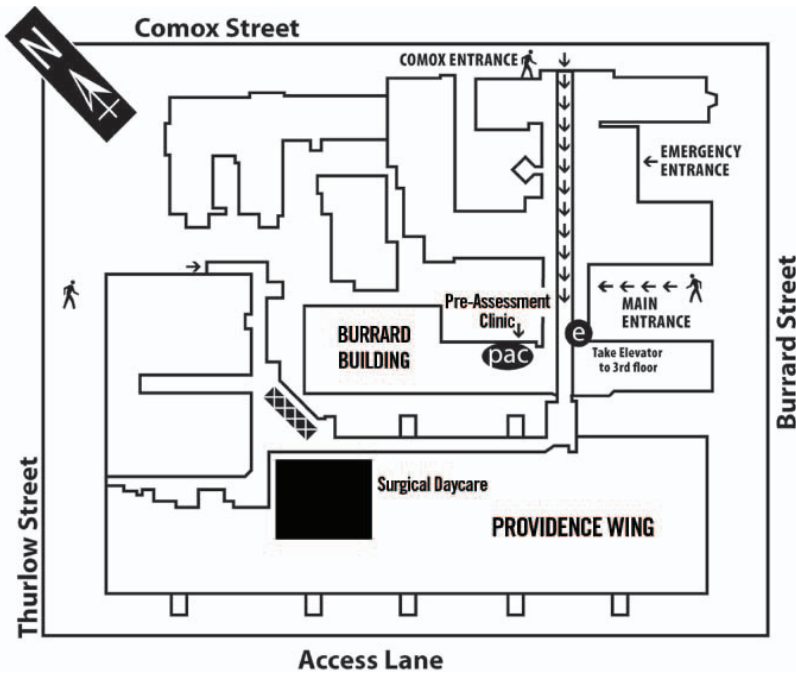

St. Paul's Hospital  
Surgical Daycare Location Map

St. Paul's Hospital Surgical Daycare  
 Providence Building,  
 3rd Floor,  
 1081 Burrard Street, Vancouver  
 Telephone: (604) 682-2344  
[www.providencehealthcare.org](http://www.providencehealthcare.org)

Parking lots near St. Paul's Hospital

PARKING KEY

1. **St. Paul's Hospital Parkade** - 1081 Burrard St.
2. **Corner of Comox & Thurlow Sts.**
3. **Century Plaza Hotel** - 1051 Burrard St. (enter from Comox St.)
4. **Impark** - 1160 Burrard St.
5. **Nelson Square** - 808 Nelson St.
6. **Wall Centre Hotel** - 1040 Burrard St. (enter from Hornby St.)
7. **Advanced Parking** - 1237 Davie St.
8. **Impark** - 1123 Davie St.
9. **Burrard Motor Inn** - 1100 Burrard St.
10. **Impark** - 1125 Burrard St.